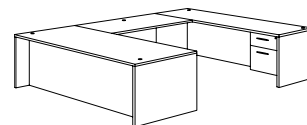

Executive 3/4 Ped U Desk
700_-5758EQ (R/L)
71W 106.5D 29H
Consists of:
-821 Executive Desk Shell
-838 B/F 3/4 Pedestal
-823 Bridge
-825 Credenza Shell
-838 B/F 3/4 Pedestal