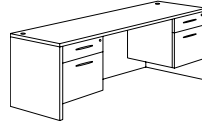

Kneehole 3/4 Ped Credenza
700_-21Q
71W 23.75D 29H
Consists of:
-825 Credenza Shell
-838 B/F 3/4 Pedestal
-838 B/F 3/4 Pedestal