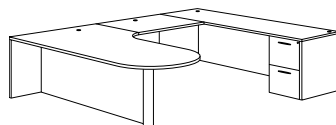

Right Corner Peninsula U Desk
700_-647CP (R)
71W 100.75D 29H
Consists of:
-222 LT Corner Peninsula Desk Shell
-230 Bullet Desk Support Base
-623 Bridge
-825 Credenza Shell
-832 F/F Pedestal