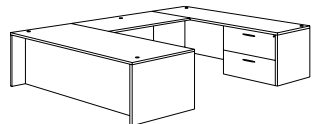

Executive Lateral File U Desk
700_-537538E (R/L)
71W 106.5D 29H
Consists of:
-821 Executive Desk Shell
-831 B/B/F Pedestal
-823 Bridge
-825 Credenza Shell
-827 Lateral file Pedestal