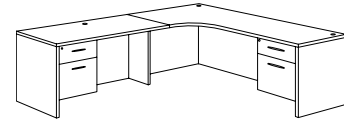

Left Corner 3/4 Ped L Desk
700_-51EQ (L)
71W 82.75D 29H
Consists of:
-621 Right Corner Credenza Shell
-838 B/F 3/4 Pedestal
-824 Return Shell
-838 B/F 3/4 Pedestal