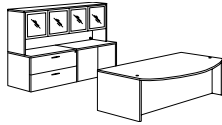

Executive Desk / Storage Suite

700_-901G

71W 111.25D 65H

Consists of:

- -822 Exec BF Desk Shell
- -831 B/B/F Pedestal
- -832 F/F Pedestal
- -827 Lateral File
- -540 Two Door Cabinet
- -428FG Frosted Glass Overhead