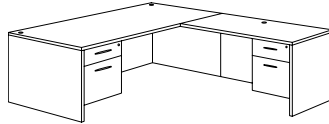

Executive 3/4 Ped L Desk
700_-4748EQ (R/L)
71W 82.75D 29H
Consists of:
-821 Desk Shell
-838 B/F 3/4 Pedestal
-824 Return
-838 B/F 3/4 Pedestal