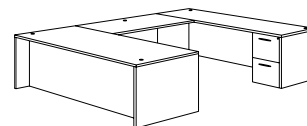

Executive U Desk
700_-5758E (R/L)
71W 106.5D 29H
Consists of:
-821 Executive Desk Shell
-831 B/B/F Pedestal
-823 Bridge
-825 Credenza Shell
-832 F/F Pedestal