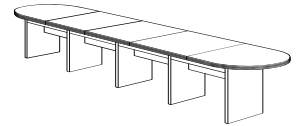

20' Racetrack Expandable Table
700_-240EX
240W 48D 29H
Consists of:
-9031 Left & right Tops
-9032 Center Top & rails (need 3)
-9033 Bases (need 5)
-9034 Rail Set, 48" (need 2)

10' Racetrack Expandable Table
700_-120EX
120W 48D 30H
Consists of:
-9030 Left & Right Tops
-9033 Bases (need 2)
-9038 Rail Set, 72"

Racetrack Expandable Tables not available in 7003 finish.