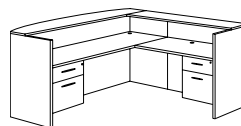

Reception 3/4 Ped L Desk
700_-6667Q (R/L)
71W 78D 41H
Consists of:
-122 Reception Desk Shell
-838 B/F 3/4 Pedestal
-124 Reception Return Shell
-125 Return Riser
-838 B/F 3/4 Pedestal