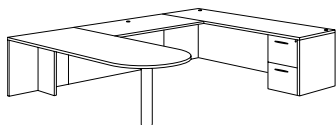

Executive Bullet U Desk
700_-647648E (R/L)
71W 106.5D 29H
Consists of:
-620 Bullet Desk Shell
-630 Bullet Desk Post
-823 Bridge
-825 Credenza Shell
-832 F/F Pedestal