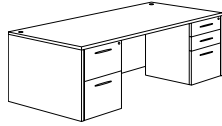

Executive Desk
700_-36
71W 35.5D 29H
Consists of:
-821 Desk Shell
-831 B/B/F Pedestal
-832 F/F Pedestal