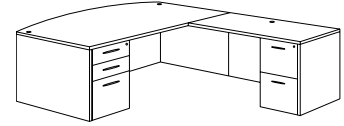

Executive Bow Front L Desk
700_-4748EB (R/L)
71W 88.5D 29H
Consists of:
-822 Desk Shell w/Bow Top
-831 B/B/F Pedestal
-824 Return
-832 F/F Pedestal