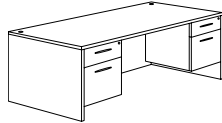

Executive 3/4 Ped Desk
700_-36Q
71W 35.5D 29H
Consists of:
-821 Desk Shell
-838 B/F 3/4 Pedestal
-838 B/F 3/4 Pedestal