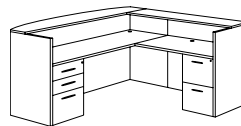

Reception L Desk
700_-6667 (R/L)
71W 78D 41H
Consists of:
-122 Reception Desk Shell
-831 B/B/F Pedestal
-124 Reception Return Shell
-125 Return Riser
-832 F/F Pedestal