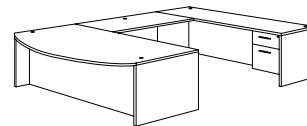

Executive Bow 3/4 Ped U Desk
700_-5758EBQ (R/L)
71W 112.25D 29H
Consists of:
-822 Desk Shell w/Bow Top
-838 B/F 3/4 Pedestal
-823 Bridge
-825 Credenza Shell
-838 B/F 3/4 Pedestal