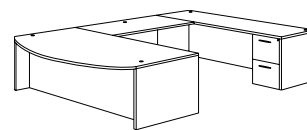

Executive Bow Front U Desk
700_-5758EB (R/L)
71W 112.25D 29H
Consists of:
-822 Desk Shell w/Bow Top
-831 B/B/F Pedestal
-823 Bridge
-825 Credenza Shell
-832 F/F Pedestal