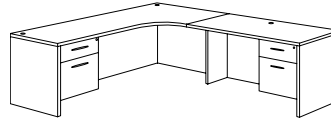

Right Corner 3/4 Ped L Desk
700_-50EQ (R)
71W 82.75D 29H
Consists of:
-622 Left Corner Credenza Shell
-838 B/F 3/4 Pedestal
-824 Return Shell
-838 B/F 3/4 Pedestal