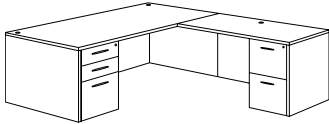

Executive L Desk
700_-4748E (R/L)
71W 82.75D 29H
Consists of:
-821 Desk Shell
-831 B/B/F Pedestal
-824 Return
-832 F/F Pedestal