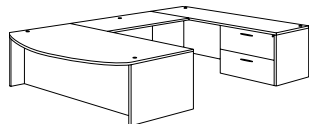

Executive Bow Lateral U Desk
700_-537538EB (R/L)
71W 112.25D 29H
Consists of:
-822 Desk Shell w/Bow Top
-831 B/B/F Pedestal
-823 Bridge
-825 Credenza Shell
-827 Lateral File Pedestal