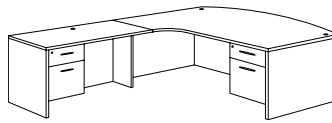

Left Corner Bow 3/4 Ped L Desk
700_-48ECBQ (L)
71W 95.25D 29H
Consists of:
-321 Left Corner Shell w/Bow Top
-838 B/F 3/4 Pedestal
-824 Return
-838 B/F 3/4 Pedestal