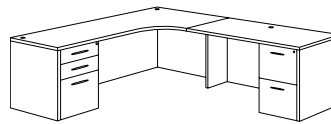

Right Executive Corner L Desk
700_-50E (R)
71W 82.75D 29H
Consists of:
-622 Left Corner Credenza Shell
-831 B/B/F Pedestal
-824 Return Shell
-832 F/F Pedestal