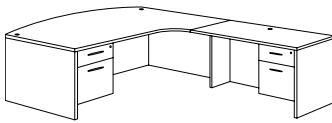

Right Corner Bow 3/4 Ped L Desk
700_-47ECBQ (R)
71W 95.25D 29H
Consists of:
-322 RT Corner Shell w/Bow Top
-838 B/F 3/4 Pedestal
-824 Return
-838 B/F 3/4 Pedestal