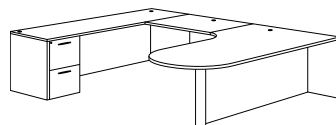

Left Corner Peninsula U Desk
700_-648CP (L)
71W 100.75D 29H
Consists of:
-221 RT Corner Peninsula Desk Shell
-230 Bullet Desk Support Base
-623 Bridge
-825 Credenza Shell
-832 F/F Pedestal