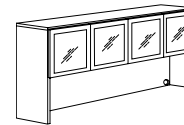

71" White Glass Overhead

700_-429WG

71W 15D 36H

Consists of:

- -426 Open Overhead
- -4291 White Glass Doors

66" White Glass Overhead

700_-928WG

66W 15D 36H

Consists of:

- -922 Open Overhead
- -9291 White Glass Doors