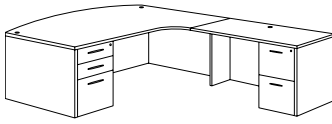

Right Corner Bow Front L Desk
700_-47ECB (R)
71W 95.25D 29H
Consists of:
-322 RT Corner Shell w/Bow Top
-831 B/B/F Pedestal
-824 Return
-832 F/F Pedestal