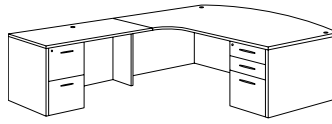

Left Corner Bow Front L Desk
700_-48ECB (L)
71W 95.25D 29H
Consists of:
-321 Left Corner Shell w/Bow Top
-831 B/B/F Pedestal
-824 Return
-832 F/F Pedestal