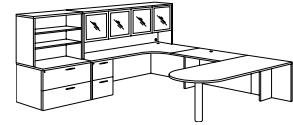

Left Peninsula U Workstation

700_-708G (L)

106.5W 106.5D 65H

Consists of:

- -620 Exec Bullet Desk Shell
- -630 Bullet Desk Post
- -623 Bridge
- -622 RT Corner Credenza Shell
- -832 F/F Pedestal
- -428FG Frosted Glass Overhead
- -827 Lateral File
- -328 Open Overhead

Executive Desk / Storage Suite

700_-901WG

71W 111.25D 65H

Consists of:

- -822 Exec BF Desk Shell
- -831 B/B/F Pedestal
- -832 F/F Pedestal
- -827 Lateral File
- -540 Two Door Cabinet
- -429WG White Glass Overhead

Right Peninsula U Workstation

700_-707WG (R)

106.5W 106.5D 65H

Consists of:

- -620 Exec Bullet Desk Shell
- -630 Bullet Desk Post
- -623 Bridge
- -621 LT Corner Credenza Shell
- -832 F/F Pedestal
- -429WG White Glass Overhead
- -827 Lateral File
- -328 Open Overhead

Left Peninsula U Workstation

700_-708WG (L)

106.5W 106.5D 65H

Consists of:

- -620 Exec Bullet Desk Shell
- -630 Bullet Desk Post
- -623 Bridge
- -622 RT Corner Credenza Shell
- -832 F/F Pedestal
- -429WG White Glass Overhead
- -827 Lateral File
- -328 Open Overhead