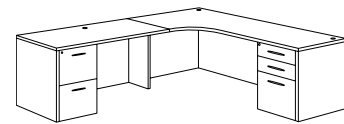

Left Executive Corner L Desk
700_-51E (L)
71W 82.75D 29H
Consists of:
-621 Right Corner Credenza Shell
-831 B/B/F Pedestal
-824 Return Shell
-832 F/F Pedestal