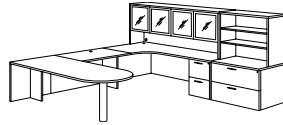

Right Peninsula U Workstation

700_-707G (R)

106.5W 106.5D 65H

Consists of:

- -620 Exec Bullet Desk Shell
- -630 Bullet Desk Post
- -623 Bridge
- -621 LT Corner Credenza Shell
- -832 F/F Pedestal
- -428FG Frosted Glass Overhead
- -827 Lateral File
- -328 Open Overhead